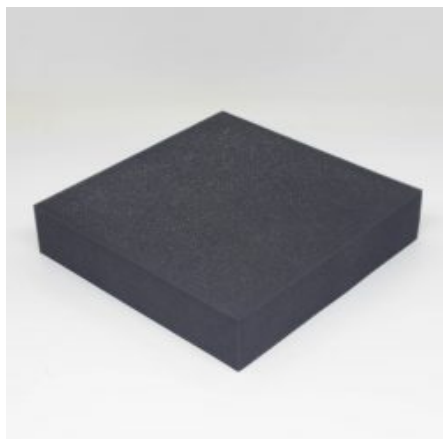

POSITIONING AIDS

POSITIONING FOAM SQUARE BLOCK 250X250X50MM

Foam Square block

Foam Options:

- Raw
- Dartex
- Vinyl
- Sealed

[Read More](#)

CODE c-FOAM20

Price:

Category: [Foams](#)

Tags: [Foam](#), [Foam Square block](#), [Positioning Foams](#)

POSITIONING FOAM SQUARE BLOCK 250X250X50MM

Foam Square block

Foam Options:

- Raw
- Dartex
- Vinyl
- Sealed

[Read More](#)