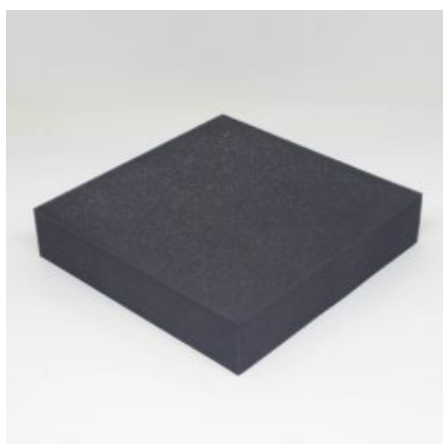

POSITIONING AIDS

POSITIONING FOAM SQUARE BLOCK 250X250X50MM

Foam Square block

Foam Options:

- Raw
- Dartex
- Vinyl
- Sealed

[Read More](#)

CODE c-FOAM20

Price:

Category: [Foams](#)

Tags: [Foam](#), [Foam Square block](#), [Positioning Foams](#)

POSITIONING FOAM SQUARE BLOCK 250X250X50MM

Foam Square block

Foam Options:

- Raw
- Dartex
- Vinyl
- Sealed

[Read More](#)