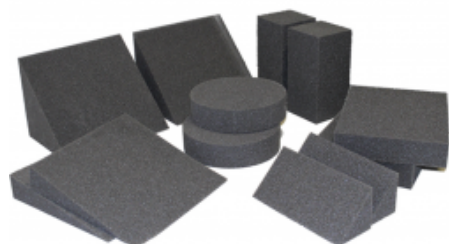

POSITIONING AIDS

POSITIONING SET OF MIXED FOAMS (SET 1)

Foam wedges and blocks are a key component to creating high-quality radiographs.

- **2x FOAM02 - Circle:** 100x50mm
- **2x FOAM03 - Small Wedge:** 210x75x75mm
- **2x FOAM04 - 15° Wedge :** 250x250x50mm
- **2x FOAM05 - 90° Wedge:** 250x180x180mm
- **2x FOAM07 - Thin Block:** 250x200x50mm
- **2x FOAM18 - Block:** 200x100x100mm

[Read More](#)

CODE C-FOAM11-1

Price:

Category: [Foams](#)

Tags: [foams](#), [Mixed foams](#), [Positioning Foams](#), [Set of Mixed Foams](#)

POSITIONING SET OF MIXED FOAMS (SET 2)

SET OF MIXED FOAMS

Variety of shapes and sizes available, or design your own.

- **2x FOAM02 - Circle**
- **2x FOAM03 - Small Wedge**
- **2x FOAM04 - 15° Wedge**
- **1x FOAM05 - 90° Wedge**
- **1x FOAM06 - Long 90° Wedge**
- **2x FOAM07 - Thin Block**

[Read More](#)

CODE FOAM11

Price: