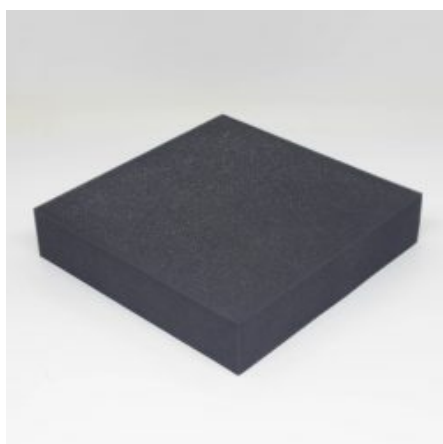

POSITIONING AIDS

POSITIONING FOAM SQUARE BLOCK 250X250X50MM

Foam Square block

Foam Options:

- Raw
- Dartex
- Vinyl
- Sealed

[Read More](#)

CODE c-FOAM20

Price:

Category: [Foams](#)

Tags: [Foam](#), [Foam Square block](#), [Positioning Foams](#)

POSITIONING FOAM SQUARE BLOCK 250X250X50MM

Foam Square block

Foam Options:

- Raw
- Dartex
- Vinyl
- Sealed

[Read More](#)

CODE FOAM20

Price:

Category: [Foams](#)

Tags: [Foam](#), [Foam Square block](#), [Positioning Foams](#)

POSITIONING SET OF MIXED FOAMS (SET 1)

Foam wedges and blocks are a key component to creating high-quality radiographs.

- **2x FOAM02 - Circle:** 100x50mm
- **2x FOAM03 - Small Wedge:** 210x75x75mm
- **2x FOAM04 - 15° Wedge :** 250x250x50mm
- **2x FOAM05 - 90° Wedge:** 250x180x180mm
- **2x FOAM07 - Thin Block:** 250x200x50mm
- **2x FOAM18 - Block:** 200x100x100mm