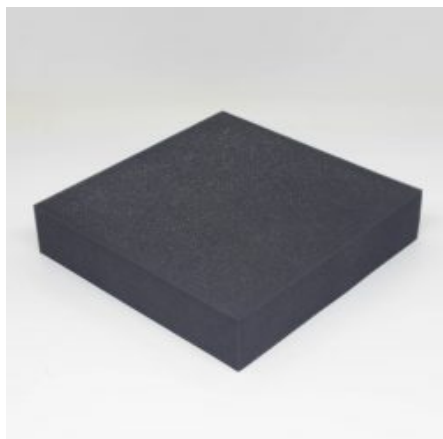

POSITIONING AIDS

POSITIONING FOAM SQUARE BLOCK 250X250X50MM

Foam Square block

Foam Options:

- Raw
- Dartex
- Vinyl
- Sealed

[Read More](#)

CODE c-FOAM20

Price:

Category: [Foams](#)

Tags: [Foam](#), [Foam Square block](#), [Positioning Foams](#)

POSITIONING FOAM SQUARE BLOCK 250X250X50MM

Foam Square block

Foam Options:

- Raw
- Dartex
- Vinyl
- Sealed

[Read More](#)

CODE FOAM20

Price:

Category: [Foams](#)

Tags: [Foam](#), [Foam Square block](#), [Positioning Foams](#)

POSITIONING SET OF MIXED FOAMS (SET 1)

Foam wedges and blocks are a key component to creating high-quality radiographs.

- **2x FOAM02 - Circle:** 100x50mm
- **2x FOAM03 - Small Wedge:** 210x75x75mm
- **2x FOAM04 - 15° Wedge :** 250x250x50mm
- **2x FOAM05 - 90° Wedge:** 250x180x180mm
- **2x FOAM07 - Thin Block:** 250x200x50mm
- **2x FOAM18 - Block:** 200x100x100mm