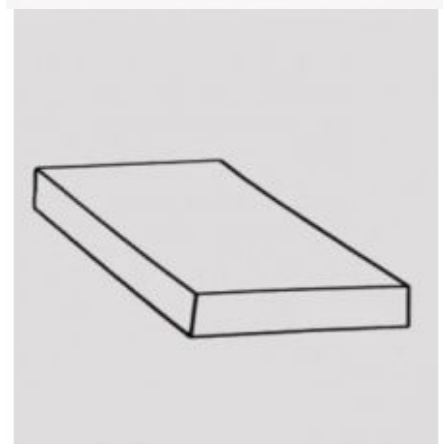

POSITIONING AIDS

POSITIONING FOAM SQUARE BLOCK 250X250X50MM

Foam Square block

Foam Options:

- Raw
- Dartex
- Vinyl
- Sealed

[Read More](#)

CODE c-FOAM20

Price:

Category: [Foams](#)

Tags: [Foam](#), [Foam Square block](#), [Positioning Foams](#)

POSITIONING FOAM SQUARE BLOCK 250X250X50MM

Foam Square block

Foam Options:

- Raw
- Dartex
- Vinyl
- Sealed

[Read More](#)

CODE FOAM20

Price:

Category: [Foams](#)

Tags: [Foam](#), [Foam Square block](#), [Positioning Foams](#)

POSITIONING SET OF MIXED FOAMS (SET 1)

Foam wedges and blocks are a key component to creating high-quality radiographs.

- **2x FOAM02 - Circle:** 100x50mm
- **2x FOAM03 - Small Wedge:** 210x75x75mm
- **2x FOAM04 - 15° Wedge :** 250x250x50mm
- **2x FOAM05 - 90° Wedge:** 250x180x180mm
- **2x FOAM07 - Thin Block:** 250x200x50mm
- **2x FOAM18 - Block:** 200x100x100mm